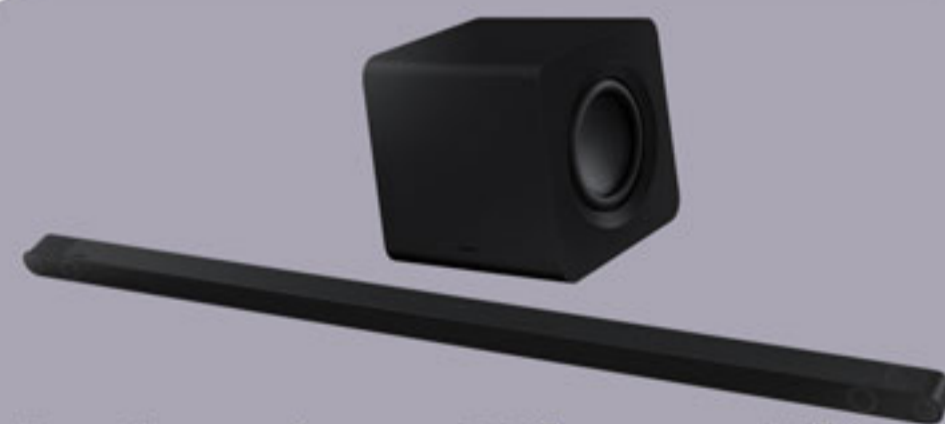

SAMSUNG

Samsung C450 2.1Ch Soundbar SND-SAM-HWC450

Top4 Features

**Dolby Digital 2.0
/ DTS Virtual:X**
Improve your
sound experience

**Powerful
Subwoofer**
Feel the bass

Bass Boost
Intensify the
bass

**Adaptive Sound
Lite**
Optimise your
audio by content
& scene

HW-B750D B-Series Soundbar

SND-SAM-HWB750D
3D surround sound and built-in side
speakers

S-Series Ultra Slim Soundbar S800B

SND-SAM-HWS800B
Immerse yourself in wireless
cinematic sound

Wireless Rear Speaker SWA-9500S